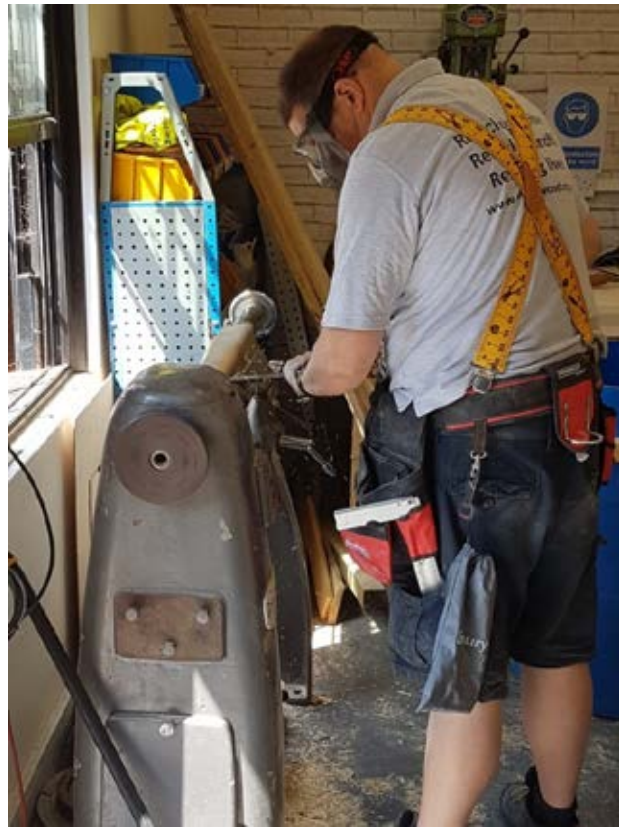

OUR VOLUNTEERS IN THE WORKSHOP